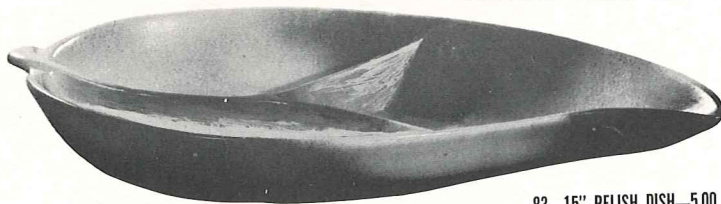

504-SUGAR

553-CREAMER

93-PITCHER WITH LID-2.50

93S-6 PIECE JUICE SET-BOXED-5.00

25T-TEA-2.50

25C-COFFEE-3.50

25S-SUGAR-4.00

CANNISTER SET-4 PIECES-14.00

25F-FLOUR-4.50  
25K-COOKIE-4.50

82S-COFFEE CARAFE COMPLETE-6.00  
82-CARAFE AND LID ONLY-4.00

83-15" RELISH DISH-5.00

803-HONEY JAR W/LID-1.50

838-10 OZ. PITCHER-1.00

833-24 OZ.-1.50

8-24 OZ.-1.50

835-24 OZ.-1.50